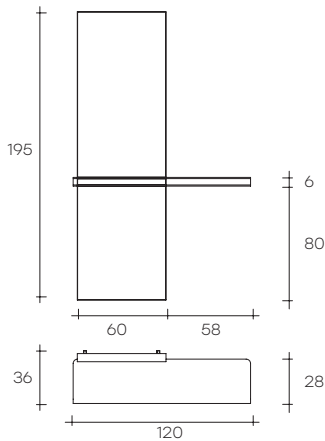

let me see

DESIGN
RODOLFO DORDONI

modello registrato
registered model

portata sul piano: 20 kg
load capacity on shelf: 20 kg

Consolle in vetro
curvato da 8 mm.
Mensola posizionabile
a destra o sinistra.
Cornice in acciaio
inox satinato.

*Console in 8 mm-thick
curved glass.
The console can be
mounted with shelf
on the left side
or on the right side.
Frame in brushed
stainless steel.*

dimensioni L, P, H
dimensions L, W, H
(cm)

COD./CODE

L

P/W

H

peso netto
net weight
(kg)

peso lordo
gross weight
(kg)

volume imballo
package volume
(m³)

Consolle.
Console.

870

120

36

195

56

80

0,43

FINITURA RIPIANO CURVO CURVED GLASS FINISH

SPESSORE THICKNESS

Vetro extralight
Extralight glass