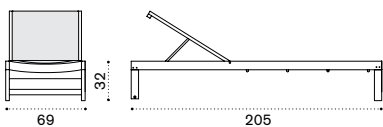

20,5 kg → 20,5

SDLET1E57

Teak + white ethitex

SDLET1E52

Teak + dove grey ethitex

COVER140

Rain cover 210 x 70 h30