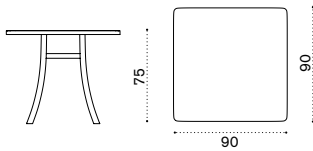

Elisir

Collection composed of: 2 seater sofa / lounge armchair / coffee table / dining armchair / dining chair / round, square and rectangular extendable dining table / sunbed.

Square dining table 90x90

→ 17 → 4

Item	Description
EITPQM3B31	Metal white
EITPQM3B40	Metal mud grey
EITPQM3B51	Metal coffee brown

Extendable rectangular dining table 160-220x90