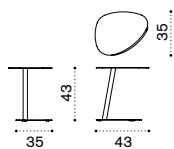

-
- EICUSEPDAW25 Cushion, nature white
 - EICUSEPDAW24 Cushion, nature grey
 - CUSEPREIA1 Cushion pratic, ivory
 - COVER155 Rain cover 76 x 62 h105 (6 armch.)

Sunbed

→ 17

- EILEB31E57 Ivory ethitex + metal white
- EILEB40E52 Dove grey ethitex + metal mud grey

Smart – side table 43x35

→ 3,5

- SMTCRD31 Alu. white
- SMTCRD40 Alu. mud grey