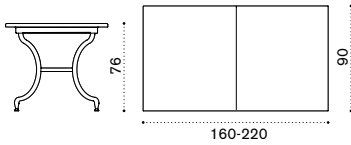

→ 65 → 6-8

EITPRM1B31	Metal white
EITPRM1B40	Metal mud grey
EITPRM1B51	Metal coffee brown

COVER204	Rain cover 161 x 91 h74

Extendable XL rectangular dining table 200-260x100