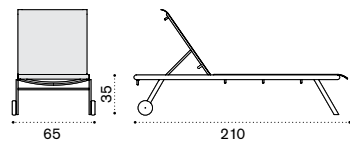

→ 17

- EILEB31E57 Ivory ethitex + metal white
- EILEB40E52 Dove grey ethitex + metal mud grey

Smart – side table 43x35