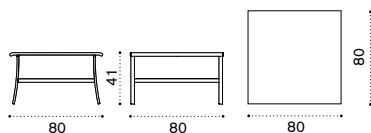

- EICUD2AW25 Cushion, (seat+2 back) nature white
- EICUD2AW24 Cushion, (seat+2 back) nature grey
- COVER156 Rain cover 148 x 84 h84

Lounge armchair

→ 18,8

- EIPLS31
- EIPLS40
- EIPLS51

- Metal white
- Metal mud grey
- Metal coffee brown

- EICUPLAW25 Cushions (seat+back), nature white
- EICUPLAW24 Cushions (seat+back), nature grey
- COVER157 Rain cover 78 x 84 h84

Ethimo

Elisir

Square coffee table 80x80

→ 15,5

Item

- EITCQB31
- EITCQB40
- EITCQB51