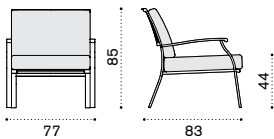

Rain cover

Ethi-Care

2 seater sofa

→ 33,5

Item

- EID2S31
- EID2S40
- EID2S51

Description

- Metal white
- Metal mud grey
- Metal coffee brown

- EICUD2AW25 Cushion, (seat+2 back) nature white
- EICUD2AW24 Cushion, (seat+2 back) nature grey
- COVER156 Rain cover 148 x 84 h84

Lounge armchair

→ 18,8

- EIPLS31
- EIPLS40
- EIPLS51

- Metal white
- Metal mud grey
- Metal coffee brown