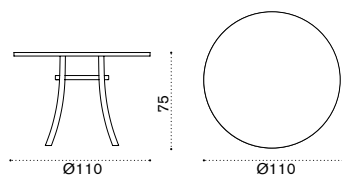

- EICUPLAW25 Cushions (seat+back), nature white
- EICUPLAW24 Cushions (seat+back), nature grey
- COVER157 Rain cover 78 x 84 h84

Ethimo

Elisir

Square coffee table 80x80

→ 15,5

Item

- EITCQB31
- EITCQB40
- EITCQB51

Description

- Metal white
- Metal mud grey
- Metal coffee brown

Round dining table Ø 110

→ 21,5 → 5

- EITPTB31
- EITPTB40
- EITPTB51

- Metal white
- Metal mud grey
- Metal coffee brown

Square dining table 70x70