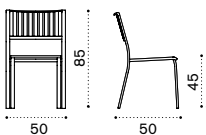

→ 7

EISEB31	Metal white
EISEB40	Metal mud grey
EISEB51	Metal coffee brown

EICUSEPDAW25	Cushion, nature white
EICUSEPDAW24	Cushion, nature grey
CUSEPREIA1	Cushion pratic, ivory
COVER116	Rain cover 52 x 76 h100 (6 chairs)

Ethimo