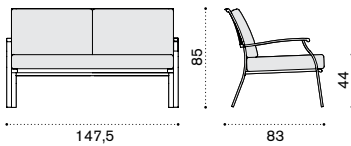

Rain cover

Ethi-Care

2 seater sofa

→ 33,5

Item

- EID2S31
- EID2S40
- EID2S51

Description

- Metal white
- Metal mud grey
- Metal coffee brown

- EICUD2AW25 Cushion, (seat+2 back) nature white
- EICUD2AW24 Cushion, (seat+2 back) nature grey
- COVER156 Rain cover 148 x 84 h84

Lounge armchair

→ 18,8

- EIPLS31
- EIPLS40
- EIPLS51

- Metal white
- Metal mud grey
- Metal coffee brown