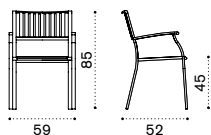

Elisir

Dining armchair

→ 8,5

Item

- EIPDB31
- EIPDB40
- EIPDB51

Description

- Metal white
- Metal mud grey
- Metal coffee brown

1. ---
2. EICUSEPDAW25 Cushion, nature white
   - EICUSEPDAW24 Cushion, nature grey
   - CUSEPREIA1 Cushion pratic, ivory
   - COVER155 Rain cover 76 x 62 h105 (6 armch.)

Sunbed