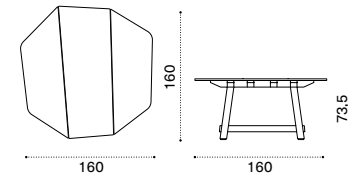

Octagonal dining table 160x160 ^{NEW}

→ 160 → 8

RATPQM1T1SPSR	Brushed teak + smeraldo
RATPQM1T1SMS	Brushed teak + statuary marble
RATPQM1T5PSR	Pickled teak + smeraldo
RATPQM1T5MS	Pickled teak + statuary marble
COVER610	Rain cover 161 x 161 h75