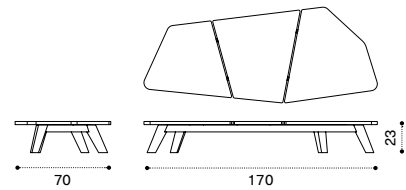

Coffee table 70x170 - large

→ 40

Item	Description
RATCRT1SPSR	Brushed teak + smeraldo
RATCRT1SMS	Brushed teak + statuary marble
RATCRT5PSR	Pickled teak + smeraldo
RATCRT5MS	Pickled teak + statuary marble
COVER504	Rain cover 172 x 72 h25