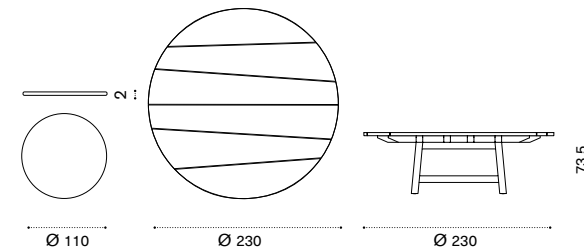

Round dining table Ø 230 ^{NEW}

→ 177 → 12

RATPTM1T1S	Brushed teak
RATPTM1T5	Pickled teak
RAPGMS	Statuary marble, rotating tray Ø110
COVER612	Rain cover Ø 231 h75