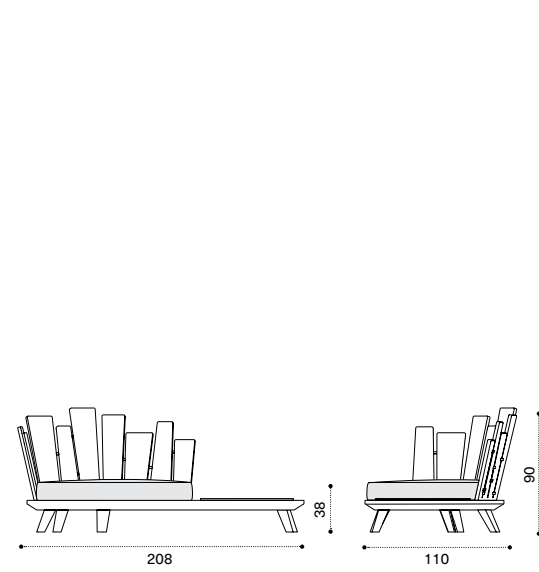

Rafael

Paola Navone
Collection composed of:
loung armchair / daybed / lounge armchair
with integrated coffee table / coffee table
/ sunbed / dining table / dining armchair.

Lounge armchair right with integrated coffee table

kg → 68,5

Item	Description
RAD2T1STSPSR	Brushed teak + smeraldo
RAD2T1STSMS	Brushed teak + statuary marble
RAD2T5TSPSR	Pickled teak + smeraldo
RAD2T5TSMSS	Pickled teak + statuary marble
RACUD2TSP1	Seat cushion, chartreuse
RACUD2TSP2	Seat cushion, ardoise
RACUD2TSP3	Seat cushion, laguna
RACUD2TSP25	Seat cushion, hydro white
RACUD2TSP24	Seat cushion, hydro grey
RACUD2TSA109	Seat cushion, checks black and white
RACUD2TSA58	Seat cushion, checks breeze
RACUD2TSA62	Seat cushion, checks oliver blue
RACUD2TSA59	Seat cushion, checks oliver green
RACUD2TSA57	Seat cushion, checks wild berry
RACUD2TSAV9	Seat cushion, velvet smoke
RACUD2TSAV25	Seat cushion, velvet arancio
COVER510	Rain cover 211 x 103 h92