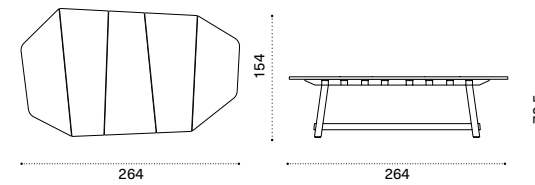

Dining table 264x154 ^{NEW}

→ 255 → 10

RATPRM1T1SPSR	Brushed teak + smeraldo
RATPRM1T1SMS	Brushed teak + statuary marble
RATPRM1T5PSR	Pickled teak + smeraldo
RATPRM1T5MS	Pickled teak + statuary marble
COVER611	Rain cover 265 x 156 h75