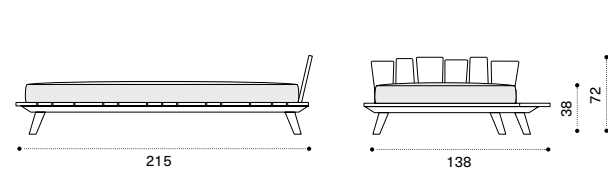

Sunbed

→ 40

RALET1S	Brushed teak
RALET5	Pickled teak
RACULEPP2	Mattress, ardoise
RACULEPP3	Mattress, laguna
RACULEP11	Mattress, caraibe rose
RACULEP12	Mattress, gris sauge
RACULEP25	Mattress, hydro white
RACULEP24	Mattress, hydro grey
COVER508	Rain cover 217 x 140 h42