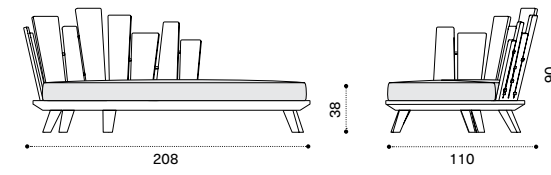

Ethimo

Rafael

Daybed right

kg → 60,5

Item	Description
RADST1S	Brushed teak
RADST5	Pickled teak
RACUDSPP1	Seat cushion, chartreuse
RACUDSPP2	Seat cushion, ardoise
RACUDSPP3	Seat cushion, laguna
RACUDSP25	Seat cushion, hydro white
RACUDSP24	Seat cushion, hydro grey
RACUDSA109	Seat cushion, checks black and white
RACUDSA58	Seat cushion, checks breeze
RACUDSA62	Seat cushion, checks oliver blue
RACUDSA59	Seat cushion, checks oliver green
RACUDSA57	Seat cushion, checks wild berry
RACUDSAV9	Seat cushion, velvet smoke
RACUDSAV25	Seat cushion, velvet arancio
COVER510	Rain cover 211 x 103 h92