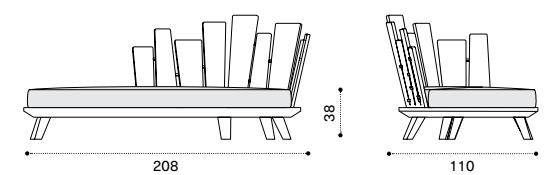

kg → 60,5

Item	Description
RADDT1S	Brushed teak
RADDT5	Pickled teak
RACUDDPP1	Seat cushion, chartreuse
RACUDDPP2	Seat cushion, ardoise
RACUDDPP3	Seat cushion, laguna
RACUDDP25	Seat cushion, hydro white
RACUDDP24	Seat cushion, hydro grey
RACUDDA109	Seat cushion, checks black and white
RACUDDA58	Seat cushion, checks breeze
RACUDDA62	Seat cushion, checks oliver blue
RACUDDA59	Seat cushion, checks oliver green
RACUDDA57	Seat cushion, checks wild berry
RACUDDAV9	Seat cushion, velvet smoke
RACUDDAV25	Seat cushion, velvet arancio
COVER509	Rain cover 211 x 103 h92

Outdoor Decor