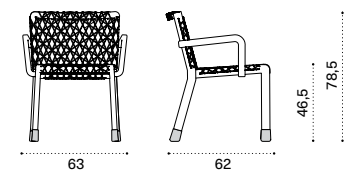

Dining armchair ^{NEW}

→ 6

RAPDT1SR1	Brushed teak + rope light grey
RAPDT5R1	Pickled teak + rope light grey
COVER613	Rain cover 65x65 h78

Outdoor Decor