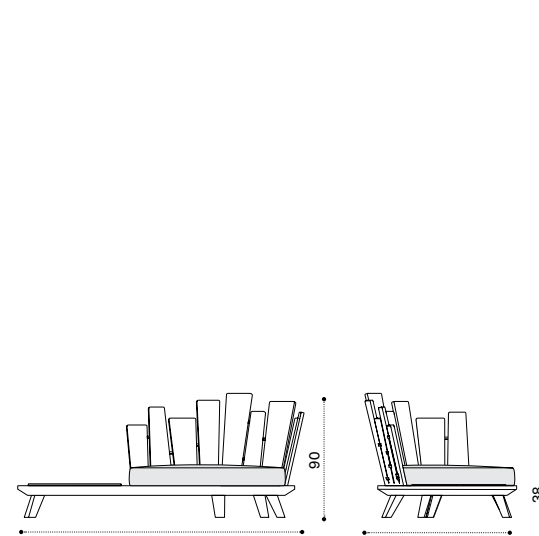

Lounge armchair left with integrated coffee table

kg → 68,5

Item	Description
RAD2T1STDPSR	Brushed teak + smeraldo
RAD2T1STDMS	Brushed teak + statuary marble
RAD2T5TDPSR	Pickled teak + smeraldo
RAD2T5TDMS	Pickled teak + statuary marble
RACUD2TDPP1	Seat cushion, chartreuse
RACUD2TDPP2	Seat cushion, ardoise
RACUD2TDPP3	Seat cushion, laguna
RACUD2TDP25	Seat cushion, hydro white
RACUD2TDP24	Seat cushion, hydro grey
RACUD2TDA109	Seat cushion, checks black and white
RACUD2TDA58	Seat cushion, checks breeze
RACUD2TDA62	Seat cushion, checks oliver blue
RACUD2TDA59	Seat cushion, checks oliver green
RACUD2TDA57	Seat cushion, checks wild berry
RACUD2TDAV9	Seat cushion, velvet smoke
RACUD2TDAV25	Seat cushion, velvet arancio
COVER509	Rain cover 211 x 103 h92

Ethimo