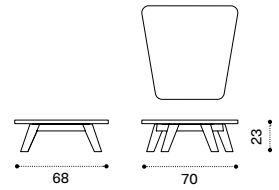

Rafael

Paola Navone
Collection composed of:
loung armchair / daybed / lounge armchair
with integrated coffee table / coffee table
/ sunbed / dining table / dining armchair.

Coffee table 68x70 - small

→ 26

Item	Description
RATCQT1SPSR	Brushed teak + smeraldo
RATCQT1SMS	Brushed teak + statuary marble
RATCQT5PSR	Pickled teak + smeraldo
RATCQT5MS	Pickled teak + statuary marble
COVER505	Rain cover 72 x 70 h25