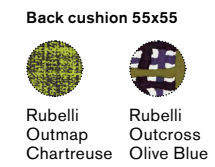

Rafael

Sofa Fabrics

Mood
Olive + Blue