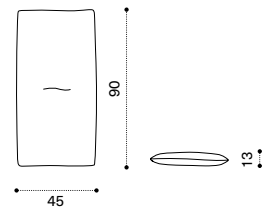

Sunbed back cushion 90x45 cm

→ 1,5

RACULESCPP2	Back cushion, ardoise
RACULESCPP3	Back cushion, laguna
RACULESCP11	Back cushion, caraibe rose
RACULESCP12	Back cushion, gris sauge
RACULESCP25	Back cushion, hydro white
RACULESCP24	Back cushion, hydro grey
RACULESCP60	Back cushion, hydro acqua

Ethimo

Sunbed roller cushion 90x Ø 17

→ 1

Item	Description
RACULEPRPP2	Roller cushion, ardoise
RACULEPRPP3	Roller cushion, laguna
RACULEPRP11	Roller cushion, caraibe rose
RACULEPRP12	Roller cushion, gris sauge
RACULEPRP25	Roller cushion, hydro white
RACULEPRP24	Roller cushion, hydro grey
RACULEPRP60	Roller cushion, hydro acqua