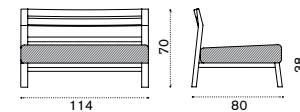

114

80

→ 36

Corner module

CODMAUT1	Teak
CODMAUT5	Pickled teak
COCUDMAUAW25	Cushion (seat+back), nature white
COCUDMAUAW24	Cushion (seat+back), nature grey
COCUDMAUAW28	Cushion (seat+back), black stone
COCUDMAUA29	Cushion (seat+back), cherry red
COCUDMAUA27	Cushion (seat+back), narval blue
COVER106	Rain cover 121 x 121 h69