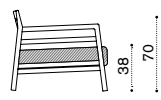

80

→ 48

Ethimo

Costes

Lounge armchair

Item	Description
COPLT1	Teak
COPLT5	Pickled teak
COCUPLAW25	Cushion (seat+back), nature white
COCUPLAW24	Cushion (seat+back), nature grey
COCUPLAW28	Cushion (seat+back), black stone
COCUPLAW39	Cushion (seat+back), espresso
COCUPLA29	Cushion (seat+back), cherry red
COCUPLA27	Cushion (seat+back), narval blue
COVER102	Rain cover 84 x 81 h69