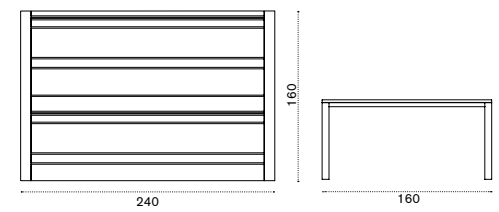

Rectangular dining table 240x160

COTPRM1T1	Teak
COTPRM1T5	Pickled teak
COVER147	Rain cover 241 x 161 h74

KG → 105