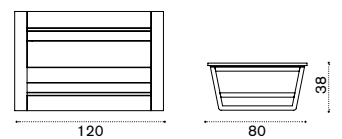

XL coffee table 120x80

COTCRM2T1	Teak
COTCRM2T5	Pickled teak
COVER139	Rain cover 121 x 81 h37

KG → 20

Dining armchair

Item	Description
COPDT1	Teak
COPDT5	Pickled teak
COCUPDAW25	Cushion, seat, nature white
COCUPDAW24	Cushion, seat, nature grey
COCUPDAW28	Cushion, seat, black stone
COCUPDA27	Cushion, seat, narval blue
COCUPDA29	Cushion, seat, cherry red
COVER104	Rain cover 58 x 58 h84