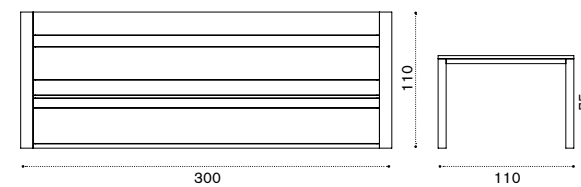

XL rectangular dining table 300x110

COTPRM2T1	Teak
COTPRM2T5	Pickled teak
COVER109	Rain cover 301 x 111 h74

KG → 108

Sun lounger

COLET1	Teak
COLET5	Pickled teak
COCULEAW25	Mattress, white, H 7 D 60 L 200
COCULEAW24	Mattress, grey, H 7 D 60 L 200
COCULEAW28	Mattress, black, H 7 D 60 L 200
COCULEA27	Mattress, blue, H 7 D 60 L 200
COCULEA29	Mattress, red, H 7 D 60 L 200
COVER103	Rain cover 201 x 77 h34