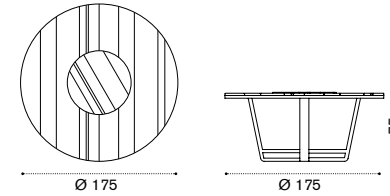

Costes

Collection composed of: 3 seater sofa / lounge armchair / modular sofa / coffee table / dining armchair / dining table / sun lounger.

Back end module right (D) / left (S)

Item	Description
CODMFDT1	Teak, right module
CODMFDT5	Pickled teak, right module
CODMFST1	Teak, left module
CODMFST5	Pickled teak, left module
COCUDMFAW25	Cushion (seat+back), nature white
COCUDMFAW24	Cushion (seat+back), nature grey
COCUDMFAW28	Cushion (seat+back), black stone
COCUDMFA29	Cushion (seat+back), cherry red
COCUDMFA27	Cushion (seat+back), narval blue
COVER222	Rain cover 121 x 81 h69, left module
COVER223	Rain cover 121 x 81 h69, right module

KG → 39

Coffee table 100x60

COTCRM1T1	Teak
COTCRM1T5	Pickled teak
COVER110	Rain cover 101 x 61 h37

KG → 11

XL coffee table 120x80

COTCRM2T1	Teak
COTCRM2T5	Pickled teak
COVER139	Rain cover 121 x 81 h37

KG → 20

Dining armchair

Item	Description
COPDT1	Teak
COPDT5	Pickled teak
COCUPDAW25	Cushion, seat, nature white
COCUPDAW24	Cushion, seat, nature grey
COCUPDAW28	Cushion, seat, black stone
COCUPDA27	Cushion, seat, narval blue
COCUPDA29	Cushion, seat, cherry red
COVER104	Rain cover 58 x 58 h84

Round dining table Ø 175

COTPTM1T1	Teak
COTPTM1T5	Pickled teak
COVER105	Rain cover Ø 176 h74

KG → 94,5

Rectangular dining table 240x160

COTPRM1T1	Teak
COTPRM1T5	Pickled teak
COVER147	Rain cover 241 x 161 h74

KG → 105

XL rectangular dining table 300x110

COTPRM2T1	Teak
COTPRM2T5	Pickled teak
COVER109	Rain cover 301 x 111 h74

KG → 108

Sun lounger

COLET1	Teak
COLET5	Pickled teak
COCULEAW25	Mattress, white, H 7 D 60 L 200
COCULEAW24	Mattress, grey, H 7 D 60 L 200
COCULEAW28	Mattress, black, H 7 D 60 L 200
COCULEA27	Mattress, blue, H 7 D 60 L 200
COCULEA29	Mattress, red, H 7 D 60 L 200
COVER103	Rain cover 201 x 77 h34

KG → 22

Ethimo

Outdoor Decor