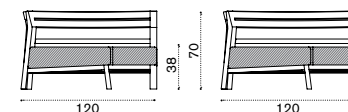

120

120

→ 58

Outdoor Decor