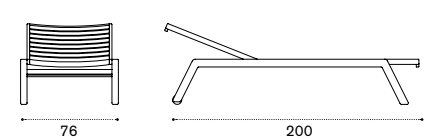

KG → 22

Ethimo

Outdoor Decor