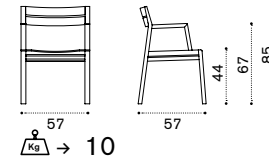

Round dining table Ø 175

COTPTM1T1	Teak
COTPTM1T5	Pickled teak
COVER105	Rain cover Ø 176 h74