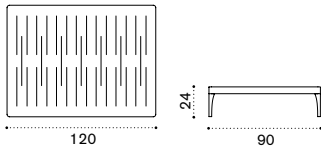

Infinity

Square coffee table 90x90

→ 15

Item	Description
● IFTCQD44	Alu. warmgrey
● IFTCQD43	Alu. warmwhite
● COVER114	Rain cover 91 x 91 h23

Rectangular coffee table 120x90

→ 18

● IFTCRD44	Alu. warmgrey
● IFTCRD43	Alu. warmwhite
● COVER115	Rain cover 121 x 91 h23