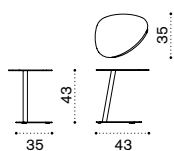

Smart – side table 43x35

→ 3,5

SMTCRD44	Aluminium warmgrey
SMTCRD43	Aluminium warmwhite