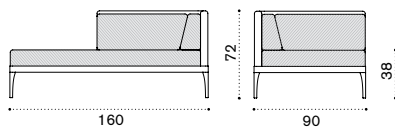

XL corner module right

→ 25

- IFDMFDD44W22 Right module, alu. + lightwick w.grey
- IFDMFDD43W23 Right module, alu. + lightwick w.white

- IFCUDMFDAW24 Cushions, right (seat+back), n. grey
- IFCUDMFDAW25 Cushions, right (seat+back), n. white
- COVER229 Rain cover 161 x 91 h71, right

Infinity

Daybed module left

→ 47

Item	Description
IFDMDS44W22	Left module, alu. + lightwick w.grey
IFDMDS43W23	Left module, alu. + lightwick w.white
IFCUDMSAW24	Cushions, left (seat+back), n. grey
IFCUDMSAW25	Cushions, left (seat+back), n. white
COVER232	Rain cover 161 x 91 h71, left

Daybed module right

→ 47

IFMDD44W22	Right module, alu. + lightwick w.grey
IFMDD43W23	Right module, alu. + lightwick w.white
IFCUDMDDAW24	Cushions, right (seat+back), n. grey
IFCUDMDDAW25	Cushions, right (seat+back), n. white
COVER231	Rain cover 161 x 91 h71, right