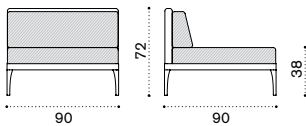

→ 25

● IFDMCM1D44W22	Alu. + lightwick warmgrey
● IFDMCM1D43W23	Alu. + lightwick warmwhite
● IFCUDMCM1AW24	Cushions, (seat+back), nature grey
● IFCUDMCM1AW25	Cushions, (seat+back), nature white
● COVER226	Rain cover 91 x 91 h71

Corner module