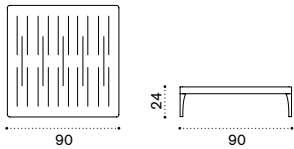

Infinity

Square coffee table 90x90

→ 15

Item	Description
● IFTCQD44	Alu. warmgrey
● IFTCQD43	Alu. warmwhite
● COVER114	Rain cover 91 x 91 h23

Rectangular coffee table 120x90

→ 18

● IFTCRD44	Alu. warmgrey
● IFTCRD43	Alu. warmwhite
● COVER115	Rain cover 121 x 91 h23