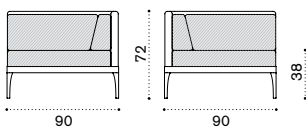

→ 28

● IFDMAUD44W22	Alu. + lightwick warmgrey
● IFDMAUD43W23	Alu. + lightwick warmwhite
● IFCUDMAUAW24	Cushions, (seat+back), nature grey
● IFCUDMAUAW25	Cushions, (seat+back), nature white
● COVER228	Rain cover 91 x 91 h71