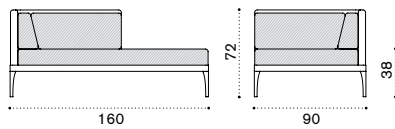

XL corner module left

→ 25

- IFDMFSD44W22 Left module, alu. + lightwick w.grey
- IFDMFSD43W23 Left module, alu. + lightwick w.white

- IFCUDMFSAW24 Cushions, left (seat+back), n. grey
- IFCUDMFSAW25 Cushions, left (seat+back), n. white
- COVER230 Rain cover 161 x 91 h71, left

XL corner module right

→ 25

- IFDMFDD44W22 Right module, alu. + lightwick w.grey
- IFDMFDD43W23 Right module, alu. + lightwick w.white

- IFCUDMFDAW24 Cushions, right (seat+back), n. grey
- IFCUDMFDAW25 Cushions, right (seat+back), n. white
- COVER229 Rain cover 161 x 91 h71, right

Infinity

Daybed module left

→ 47

Item	Description
IFDMDS44W22	Left module, alu. + lightwick w.grey
IFDMDS43W23	Left module, alu. + lightwick w.white
IFCUDMSAW24	Cushions, left (seat+back), n. grey
IFCUDMSAW25	Cushions, left (seat+back), n. white
COVER232	Rain cover 161 x 91 h71, left