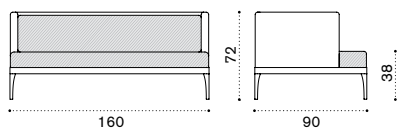

Infinity

Collection composed of: 3 seater sofa / lounge armchair / coffee table / modular sofa / pouf / daybed / sun lounger.

Material

Lightwick Warmgrey + Aluminium Warmgrey

Lightwick Warmwhite + Aluminium Warmwhite

3 seater sofa

→ 49

Item

- IFD3D44W22
- IFD3D43W23

Description

Alu. + lightwick warmgrey
Alu. + lightwick warmwhite

- IFCUD3AW24
- IFCUD3AW25
- COVER233

Cushions, (seat+back), nature grey
Cushions, (seat+back), nature white
Rain cover 161 x 91 h71