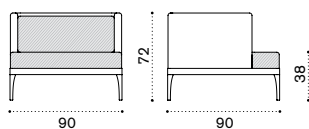

→ 30

- IFPLD44W22
- IFPLD43W23

Alu. + lightwick warmgrey
Alu. + lightwick warmwhite

- IFCUPLAW24
- IFCUPLAW25
- COVER234

Cushions, (seat+back), nature grey
Cushions, (seat+back), nature white
Rain cover 91 x 91 h71