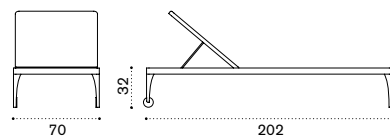

→ 17-13

IFLED44W22	Alu. + lightwick warmgrey
IFLED43W23	Alu. + lightwick warmwhite
IFLED44E52	Alu. warmgrey + ethitex dove grey
IFLED43E57	Alu. warmwhite + ethitex white
IFCULEAW24	Mattress, nature grey, H 7 D 66 L 195
IFCULEAW25	Mattress, nature white, H 7 D 66 L 195
COVER140	Rain cover 210 x 70 h30