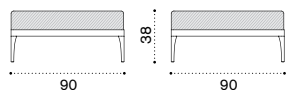

→ 14

- IFPUD44W22 Alu. warmgrey
- IFPUD43W23 Alu. warmwhite

- IFCUPUAW24 Cushion, nature grey
- IFCUPUAW25 Cushion, nature white
- COVER113 Rain cover 91 x 91 h35

XL corner module left