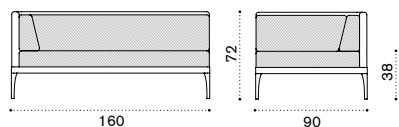

- IFCUDMCM2AW24 Cushions, (seat+back), nature grey
- IFCUDMCM2AW25 Cushions, (seat+back), nature white
- COVER227 Rain cover 161 x 91 h71

Pouf

→ 14

- IFPUD44W22 Alu. warmgrey
- IFPUD43W23 Alu. warmwhite

- IFCUPUAW24 Cushion, nature grey
- IFCUPUAW25 Cushion, nature white
- COVER113 Rain cover 91 x 91 h35

XL corner module left

→ 25

- IFDMFSD44W22 Left module, alu. + lightwick w.grey
- IFDMFSD43W23 Left module, alu. + lightwick w.white

- IFCUDMFSAW24 Cushions, left (seat+back), n. grey
- IFCUDMFSAW25 Cushions, left (seat+back), n. white
- COVER230 Rain cover 161 x 91 h71, left

XL corner module right

→ 25

- IFDMFDD44W22 Right module, alu. + lightwick w.grey
- IFDMFDD43W23 Right module, alu. + lightwick w.white

- IFCUDMFDAW24 Cushions, right (seat+back), n. grey
- IFCUDMFDAW25 Cushions, right (seat+back), n. white
- COVER229 Rain cover 161 x 91 h71, right