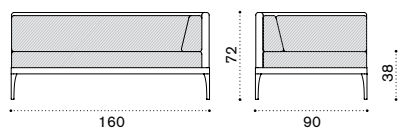

Infinity

Collection composed of: 3 seater sofa / lounge armchair / coffee table / modular sofa / pouf / daybed / sun lounger.

XL central module

→ 48

Item

Description

- IFDMCM2D44W22 Alu. + lightwick warmgrey
- IFDMCM2D43W23 Alu. + lightwick warmwhite

- IFCUDMCM2AW24 Cushions, (seat+back), nature grey
- IFCUDMCM2AW25 Cushions, (seat+back), nature white
- COVER227 Rain cover 161 x 91 h71

Pouf

→ 14

- IFPUD44W22 Alu. warmgrey
- IFPUD43W23 Alu. warmwhite

- IFCUPUAW24 Cushion, nature grey
- IFCUPUAW25 Cushion, nature white
- COVER113 Rain cover 91 x 91 h35

XL corner module left

→ 25

- IFDMFSD44W22 Left module, alu. + lightwick w.grey
- IFDMFSD43W23 Left module, alu. + lightwick w.white

- IFCUDMFSAW24 Cushions, left (seat+back), n. grey
- IFCUDMFSAW25 Cushions, left (seat+back), n. white
- COVER230 Rain cover 161 x 91 h71, left