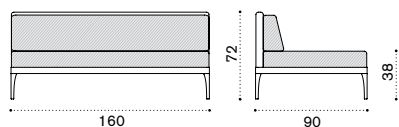

Corner module

→ 28

● IFDMAUD44W22	Alu. + lightwick warmgrey
● IFDMAUD43W23	Alu. + lightwick warmwhite
● IFCUDMAUAW24	Cushions, (seat+back), nature grey
● IFCUDMAUAW25	Cushions, (seat+back), nature white
● COVER228	Rain cover 91 x 91 h71

Infinity

Collection composed of: 3 seater sofa / lounge armchair / coffee table / modular sofa / pouf / daybed / sun lounger.

XL central module

→ 48

Item

Description

- IFDMCM2D44W22 Alu. + lightwick warmgrey
- IFDMCM2D43W23 Alu. + lightwick warmwhite