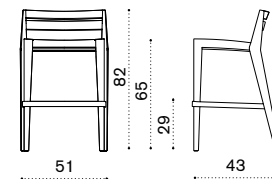

Counter stool h82 NEW

$\frac{kg}{kg} \rightarrow 8,5$

Item	Description
RBSGH1T1	Stool h82, teak
RBCUSGAW24	Cushion, seat, nature grey
RBCUSGAW25	Cushion, seat, nature white
RBCUSGAW39	Cushion, seat, espresso
COVER630	Rain cover 55x55 h82