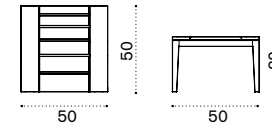

Square coffee table 50x50

$\frac{kg}{kg} \rightarrow 6$

Item	Description
RBTCQT1	Teak
COVER404	Rain cover 51 x 51 h32

Dining chair / Dining armchair