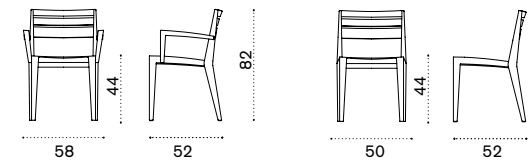

chair $\frac{kg}{kg} \rightarrow 6,5$ | armchair $\frac{kg}{kg} \rightarrow 7,5$

Item	Description
RBSET1	Dining chair, teak
RBPDT1	Dining armchair, teak
RBCUSEAW24	Cushion, seat, nature grey
RBCUSEAW25	Cushion, seat, nature white
RBCUSEAW39	Cushion, seat, espresso
RBCUSEA31	Cushion, seat, red navajo
RBCUSEA65	Cushion, seat, yellow apache
COVER116	Rain cover 52 x 76 h100 for 4 chairs
COVER155	Rain cover 76 x 62 h105 for 4 armchairs