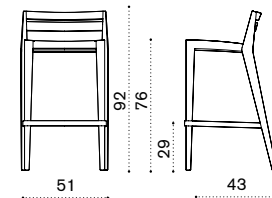

Barstool h92 NEW

$\frac{kg}{kg} \rightarrow 9$

Item	Description
RBSGH2T1	Stool h92, teak
RBCUSGAW24	Cushion, seat, nature grey
RBCUSGAW25	Cushion, seat, nature white
RBCUSGAW39	Cushion, seat, espresso
COVER631	Rain cover 55x55 h92

Outdoor Decor