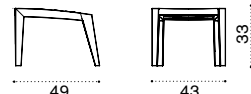

$\frac{kg}{kg} \rightarrow 4$

Item	Description
RBFS1	Teak
RBCUFSAW24	Cushion, nature grey
RBCUFSAW25	Cushion, nature white
RBCUFSAW39	Cushion, espresso
RBCUFSA31	Cushion, red navajo
RBCUFSA65	Cushion, yellow apache
COVER403	Rain cover 50 x 45 h33

Ethimo