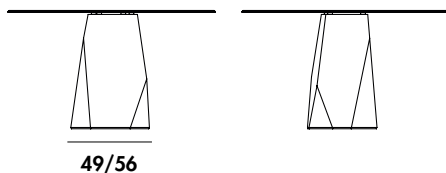

Models & Dimensions

- Ø 100x75h
- Ø 120x75h
- Ø 130x75h
- Ø 140x75h
- Ø 150x75h
- Ø 170x75h

- 220x115x75h
- 250x120x75h
- 300x135x75h

Finiture top / Top finishes

Vetro/Glass

Vetro laccato/ Lacquered glass

Vetro acidato/ Frosted glass