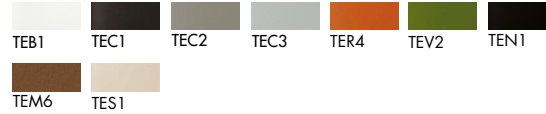

Deod

Design by Gianluigi Landoni

Gallery

Tavolo con basi in metallo verniciato, disponibile in varie finiture. Top temperato o stratificato in varie misure, materiali e finiture.

Dining table with lacquered metal bases, various finishes. Tempered or laminated top in different measures, materials and finishes.

Models & Dimensions

- Ø 100x75h
- Ø 120x75h
- Ø 130x75h
- Ø 140x75h
- Ø 150x75h
- Ø 170x75h

- 220x115x75h
- 250x120x75h
- 300x135x75h

Finiture top / Top finishes

Vetro/Glass

Vetro laccato/ Lacquered glass

Vetro acidato/ Frosted glass

Net glass

Liquid glass

Materia

Ceramica CE1/Ceramic CE1

Legno/Wood

Ceramica CE2/Ceramic CE2

Finiture base / Base finishes

Metallo laccato/Lacquered metal