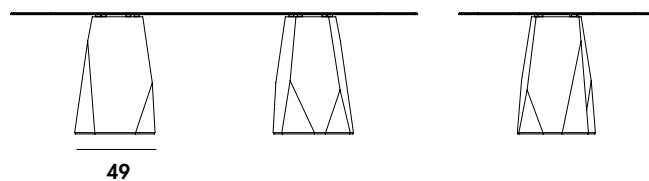

Models & Dimensions

- Ø 100x75h
- Ø 120x75h
- Ø 130x75h
- Ø 140x75h
- Ø 150x75h
- Ø 170x75h

- 220x115x75h
- 250x120x75h
- 300x135x75h

Finiture top / Top finishes

Vetro/Glass

Vetro laccato/ Lacquered glass

Vetro acidato/ Frosted glass