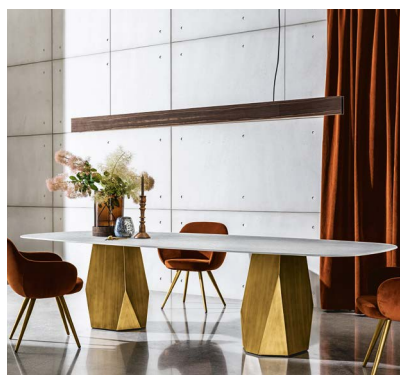

Deod

SOVET

ITALIA

Un nuovo tavolo dove forme e materiali vengono esaltati in un naturale equilibrio di geometrie grazie all'iconica base ispirata alle caratteristiche linee scolpite delle Dolomiti.

A new table whose shapes and materials are enhanced in a natural equilibrium of geometries thanks to the iconic base inspired by the sculpted lines of the Dolomites.

Deod

Design by Gianluigi Landoni

Gallery

Tavolo con basi in metallo verniciato, disponibile in varie finiture. Top temperato o stratificato in varie misure, materiali e finiture.

Dining table with lacquered metal bases, various finishes. Tempered or laminated top in different measures, materials and finishes.

Models & Dimensions

- Ø 100x75h
- Ø 120x75h
- Ø 130x75h
- Ø 140x75h
- Ø 150x75h
- Ø 170x75h

- 220x115x75h
- 250x120x75h
- 300x135x75h

Finiture top / Top finishes

Vetro/Glass

Vetro laccato/ Lacquered glass

Vetro acidato/ Frosted glass