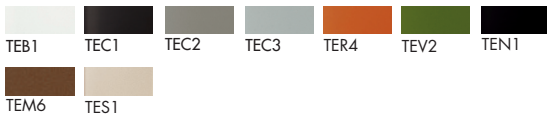

Finiture parte a terra/ Leaning part finishes

Vetro laccato/ Lacquered glass

Bordi/Edges