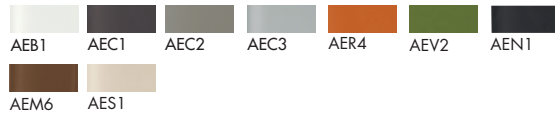

Vetro acidato / Frosted glass

Materia

Ceramica CE1 / Ceramic CE1