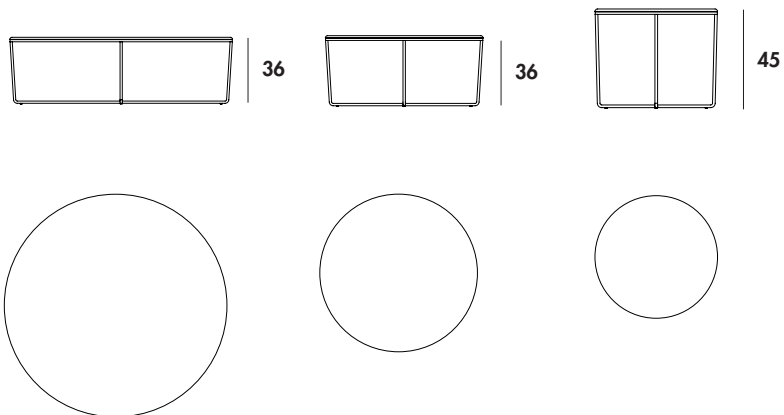

## Piktor

Design by Lievore Altherr Molina

Tavolino tondo con struttura in metallo laccato nelle finiture ottone brunito, caffè o nero. Top disponibile in varie misure, materiali e finiture.

Round coffee table with lacquered metal structure, black, mocha or burnished brass finish. Top available in different measures, materials and finishes.

## Models & Dimensions

Ø 55x45h

Ø 80x36h

Ø 120x36h