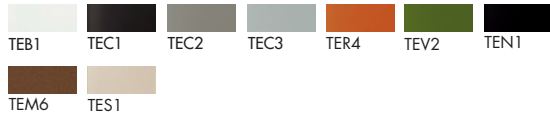

Finiture top / Top finishes

Vetro laccato / Lacquered glass