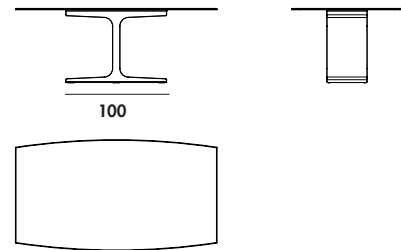

## Gallery

Tavolo con base in metallo laccato varie finiture o brunito. Top temperato o stratificato in varie misure, materiali e finiture.

Dining table with lacquered metal base, various colors or burnished finish. Tempered or laminated top in different measures, materials and finishes.

## Models & Dimensions

220x115x74h  
250x120x74h  
300x135x74h

200x110x74h

200x100x74h  
250x100x74h  
240x120x74h

200x110x74h  
220x130x74h

Close

Close  
170x90x74h  
Open  
250x90x74h

Close