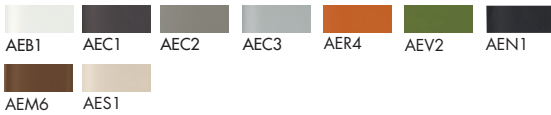

Models & Dimensions

140x140x74h
160x160x74h
180x180x74h

200x100x74h
240x100x74h
240x120x74h
240x140x74h
300x100x74h
300x120x74h

Finiture top / Top finishes

Vetro laccato/ Lacquered glass

Vetro acidato/ Frosted glass

Materia

Ceramica CE1/Ceramic CE1

Ceramica CE2/Ceramic CE2

Net glass

Finiture struttura / Structure finishes

Alluminio laccato Lacquered aluminium

Finiture gambe / Legs finishes

Alluminio laccato Lacquered aluminium

Bordi/Edges

VETRO / ACIDATO
GLASS / FROSTED

8 Filo lucido

NET GLASS

8 Filo lucido

CERAMICA
CERAMIC

6 Filo lucido

MATERIA