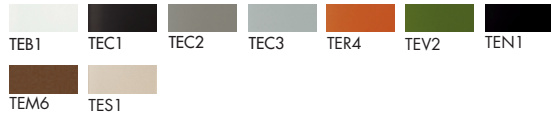

Models & Dimensions

140x140x74h
160x160x74h
180x180x74h

200x100x74h
240x100x74h
240x120x74h
240x140x74h
300x100x74h
300x120x74h

Finiture top / Top finishes

Vetro laccato/ Lacquered glass

Vetro acidato/ Frosted glass

Materia

Ceramica CE1/Ceramic CE1

Ceramica CE2/Ceramic CE2

Net glass

Finiture struttura / Structure finishes

Alluminio laccato Lacquered aluminium

Finiture gambe / Legs finishes

Alluminio laccato Lacquered aluminium

Bordi/Edges

VETRO / ACIDATO
GLASS / FROSTED

8 Filo lucido

NET GLASS

8 Filo lucido

CERAMICA
CERAMIC

6 Filo lucido

MATERIA