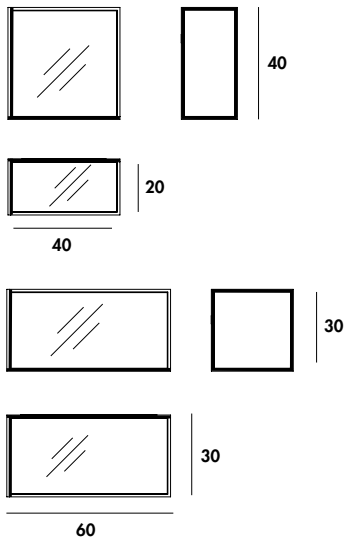

Gallery

**Teca con struttura in metallo laccato nelle finiture brunito, caffè o nero.
Ripiano e schiena in specchio fumé o bronzo.**

Display case/shelf with structure in lacquered metal, mocha, black or
burnished finish. Shelf and back available in smoked or bronzed mirror.

Models & Dimensions

40x20x40h
60x30x30h

Finiture specchi / Mirror finishes

Specchio/Mirror

SFSP SBSP

Finiture struttura / Structure finishes

Metallo laccato/Lacquered metal

GC GN