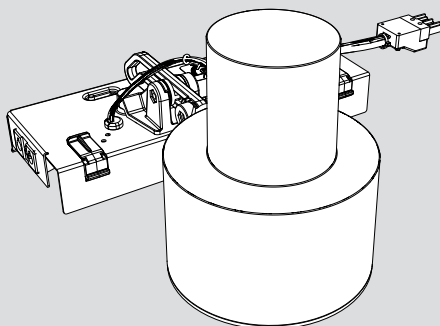

Artemide®

Caelum spot unit

design
E. Gismondi

i

120 LED

Kg 1,7 Kg

90 LED

Kg 1,2 Kg