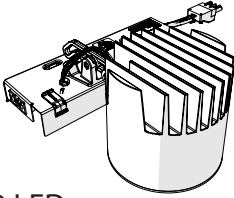

Artemide®

Caelum spot unit

design
E. Gismondi

i

120 LED

Kg 1,7 Kg

90 LED

Kg 1,2 Kg