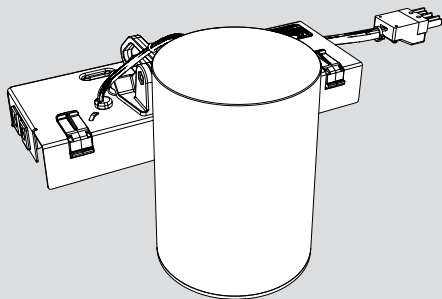

Artemide®

Caelum spot unit

design
E. Gismondi

i

120 LED

Kg 1,7 Kg

90 LED

Kg 1,2 Kg