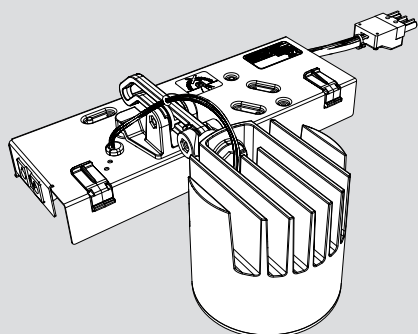

Artemide®

Caelum spot unit

design
E. Gismondi

i

120 LED

Kg 1,7 Kg

90 LED

Kg 1,2 Kg