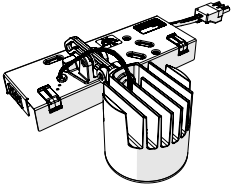

Artemide®

Caelum spot unit

design
E. Gismondi

i

120 LED

Kg 1,7 Kg

90 LED

Kg 1,2 Kg