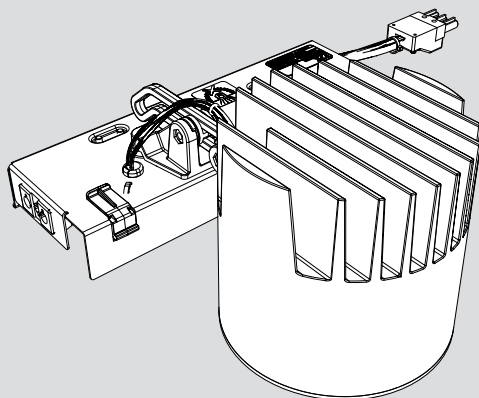

Artemide®

Caelum spot unit

design
E. Gismondi

i

120 LED

Kg 1,7 Kg

90 LED

Kg 1,2 Kg