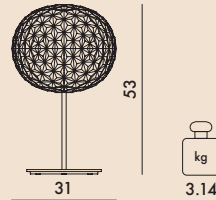

9390/9391

9386/B9386/U9386/Z9386

9385/B9385 - U9385/Z9385 WITH DIMMER ON/OFF

FRAME

Polished or painted die-cast aluminium

DIFFUSER

Transparent or mass-dyed thermoplastic technopolymer

9390 - B9386 - 9386
9385 - B9385

9391
U9386
U9385

9390/9391	1	4.2	0.05	39X33X39
9386/B/U/Z	1	4.08	0.05	39X39X33
9385/B/U/Z	1	4.72	0.094	39X55X44