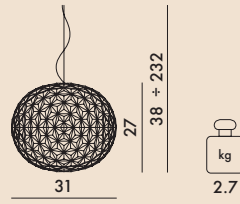

9390/9391

9386/B9386/U9386/Z9386

9385/B9385 - U9385/Z9385 WITH DIMMER ON/OFF

FRAME

Polished or painted die-cast aluminium

DIFFUSER

Transparent or mass-dyed thermoplastic technopolymer

9390 - B9386 - 9386
9385 - B9385

9391
U9386
U9385

9390/9391	1	4.2	0.05	39X33X39
9386/B/U/Z	1	4.08	0.05	39X39X33
9385/B/U/Z	1	4.72	0.094	39X55X44