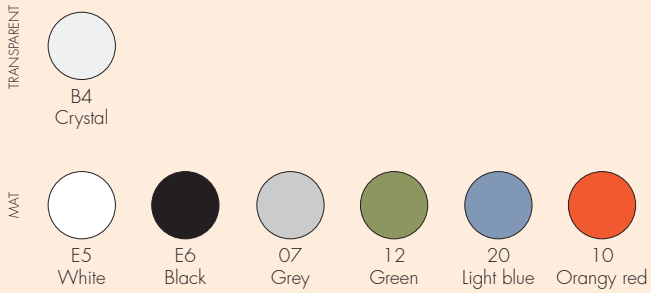

MATERIAL

Mass-dyed or transparent PMMA