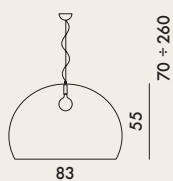

BIG FL/Y 2002

Design Ferruccio Laviani

9058/9059

kg
5.0

MATERIAL
Mass-dyed PMMA

9097/9098

kg
5.0

MATERIAL
Painted PMMA

Alternative sources: E27 max 25W Fluo Globo, E27 max 15W Led

JJ14

One E27 max. 15W LED light bulb
Cannot be sold separately from 9058
9097

9058/9059	1	10.45	0.481	86X65X86
9097/9098	1	10.45	0.481	86X65X86