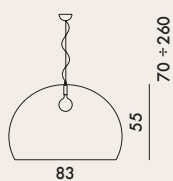

BIG FL/Y 2002

Design Ferruccio Laviani

9058/9059

kg
5.0

MATERIAL
Mass-dyed PMMA

9097/9098

kg
5.0

MATERIAL
Painted PMMA

Alternative sources: E27 max 25W Fluo Globo, E27 max 15W Led

JJ14

One E27 max. 15W LED light bulb
Cannot be sold separately from 9058
9097

9058/9059	1	10.45	0.481	86X65X86
9097/9098	1	10.45	0.481	86X65X86