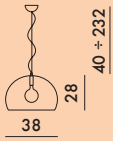

SMALL FL/Y 2002

Design Ferruccio Laviani

9053/9054

MATERIAL
Mass-dyed PMMA

TRANSPARENT

B4 Transparent	K2 Sky blue	K1 Petroleum blue	K9 Sage green	K6 Yellow	K4 Orange	K3 Red

TRANSPARENT

	GLOSSY OPAQUE	
K7 Pink		O3 White