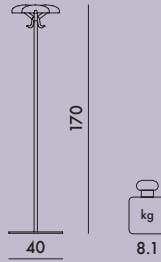

ALTA TENSIONE 1996

Design Enzo Mari

8160

BASE AND UPRIGHT

Steel

HOOK AND SUPPORTS

Aluminium

CAPS

8.3
1.7

0.069
0.003

45X34X45
4X165X4