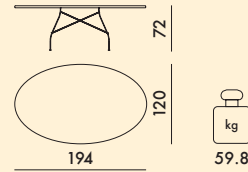

4572
Glass top
Chrome-plated steel frame

4579
Glass top
Gold-plated steel frame