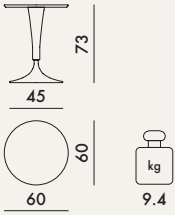

# DR. NA 1997

Design Philippe Starck

4536

**LEG**

Smooth batch-dyed polypropylene

**BASE**

Painted die-cast aluminium

**TOP**

Coated with scratch resistant SMC

MAT

1N  
Wax  
white

4N  
Fennel  
green

5N  
Warm  
grey

7N  
Light  
orange

4536

1 base	4.58	0.062	49X26X49
1 leg	1.8	0.033	23X63X23
1 top	7.42	0.037	68X8X68