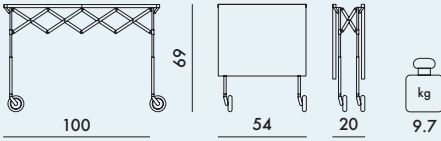

NEW!

BATTISTA 1991

Design Antonio Citterio with Oliver Löw

4460

4460*
z2P/white finish

FRAME

Chrome-plated steel and polished aluminium feet

TOP