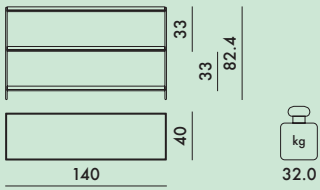

### 4410 - 4414

EN 1730:00

reached level

6.5 (maximum level) 3

6.3 (maximum level) 3

Model	Quantity	Weight (kg)	Volume (cm³)	Dimensions (cm)
4410	1	6.43	0.042	98X8X54
4412	1	10.25	0.066	92X8X89
4414	1	12.5	0.076	157X9X54

4416

4418

**FRAME**

Chrome-plated steel

**SHELVES**

Batch-dyed PMMA

4416	1	14.8	0.109	86X24X53
4418	1	33.2	0.224	174X28X46

4416	reached level
UNI 8606/84	(maximum level) 3
UNI 8600/84	(maximum level) 3