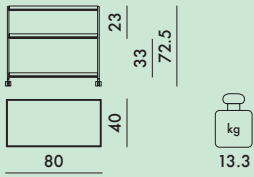

### 4410 - 4414

EN 1730:00

reached level

6.5 (maximum level) 3

6.3 (maximum level) 3

Model	Quantity	Weight (kg)	Volume (cm³)	Dimensions (cm)
4410	1	6.43	0.042	98X8X54
4412	1	10.25	0.066	92X8X89
4414	1	12.5	0.076	157X9X54

4416

4418

**FRAME**

Chrome-plated steel

**SHELVES**

Batch-dyed PMMA

4416	1	14.8	0.109	86X24X53
4418	1	33.2	0.224	174X28X46

4416	reached level
UNI 8606/84	(maximum level) 3
UNI 8600/84	(maximum level) 3