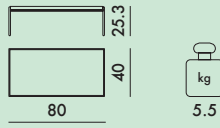

TRAYS 2002

Design Piero Lissoni

4410

4412

4414

FRAME

Chrome-plated steel

SHELVES

Batch-dyed PMMA

4410 - 4414

EN 1730:00

reached level

6.5 (maximum level) 3

6.3 (maximum level) 3

Model	Quantity	Weight (kg)	Volume (cm³)	Dimensions (cm)
4410	1	6.43	0.042	98X8X54
4412	1	10.25	0.066	92X8X89
4414	1	12.5	0.076	157X9X54