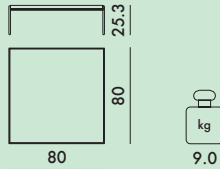

TRAYS 2002

Design Piero Lissoni

4410

4412

4414

FRAME

Chrome-plated steel

SHELVES

Batch-dyed PMMA

4410 - 4414

EN 1730:00

reached level

6.5 (maximum level) 3

6.3 (maximum level) 3

Model	Quantity	Weight (kg)	Volume (cm³)	Dimensions (cm)
4410	1	6.43	0.042	98X8X54
4412	1	10.25	0.066	92X8X89
4414	1	12.5	0.076	157X9X54