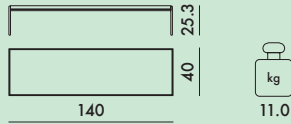

4414

FRAME

Chrome-plated steel