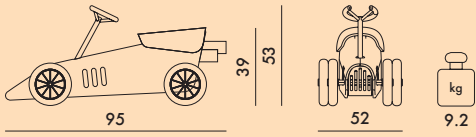

# DISCOVOLANTE 2016

Design Piero Lissoni

2858

**FRAME**

Painted steel

**SHELL AND SEAT**

PMMA

**WHEELS**

EVA

TRANSPARENT

10  
Red

2858

1

13.6

0.357

56X59X108