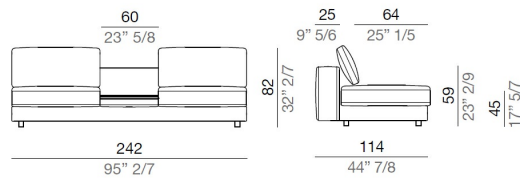

dx - rh

Terminal Element 239 cm - T239

sx - lh

Terminal Element 239 cm - T239

dx - rh

Terminal Element 269 cm - T269

sx - lh

Terminal Element 269 cm - T269

dx - rh

Sofas / Sectional sofas

Sinfonia

Designers: **Gio Musi**

Terminal Element 299 cm - T299

sx - lh

Terminal Element 299 cm - T299

dx - rh

Central Element with Coffee Table 212 cm - C212T50

Central Element with Coffee Table 242 cm - C242T60

Central Element with Coffee Table 272 cm - C272T60

sx - lh

Central Element with Coffee Table 272 cm - C272T60

dx - rh

Chaise-longue 119 cm - CL119

sx - lh

Chaise-longue 119 cm - CL119

dx - rh

Sofas / Sectional sofas

Sinfonia

Designers: **Gio Musi**