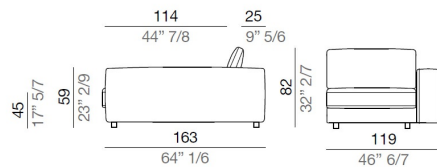

dx - rh

Terminal Element 239 cm - T239

sx - lh

Terminal Element 239 cm - T239

dx - rh

Terminal Element 269 cm - T269

sx - lh

Terminal Element 269 cm - T269

dx - rh

Sofas / Sectional sofas

Sinfonia

Designers: **Gio Musi**

Terminal Element 299 cm - T299

sx - lh

Terminal Element 299 cm - T299

dx - rh

Central Element with Coffee Table 212 cm - C212T50

Central Element with Coffee Table 242 cm - C242T60

Central Element with Coffee Table 272 cm - C272T60

sx - lh

Central Element with Coffee Table 272 cm - C272T60

dx - rh

Chaise-longue 119 cm - CL119

sx - lh

Chaise-longue 119 cm - CL119

dx - rh

Sofas / Sectional sofas

Sinfonia

Designers: **Gio Musi**