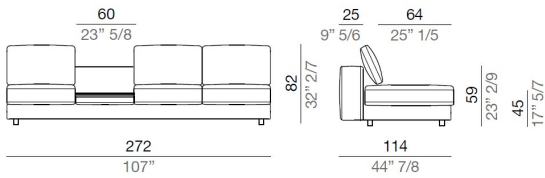

dx - rh

Terminal Element 239 cm - T239

sx - lh

Terminal Element 239 cm - T239

dx - rh

Terminal Element 269 cm - T269

sx - lh

Terminal Element 269 cm - T269

dx - rh

Sofas / Sectional sofas

Sinfonia

Designers: **Gio Musi**

Terminal Element 299 cm - T299

sx - lh

Terminal Element 299 cm - T299

dx - rh

Central Element with Coffee Table 212 cm - C212T50

Central Element with Coffee Table 242 cm - C242T60

Central Element with Coffee Table 272 cm - C272T60

sx - lh

Central Element with Coffee Table 272 cm - C272T60

dx - rh

Chaise-longue 119 cm - CL119

sx - lh

Chaise-longue 119 cm - CL119

dx - rh

Sofas / Sectional sofas

Sinfonia

Designers: **Gio Musi**