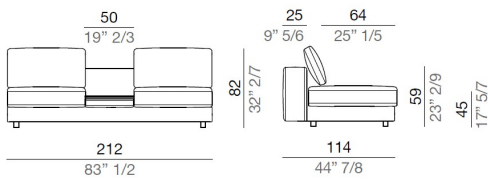

dx - rh

Terminal Element 239 cm - T239

sx - lh

Terminal Element 239 cm - T239

dx - rh

Terminal Element 269 cm - T269

sx - lh

Terminal Element 269 cm - T269

dx - rh

Sofas / Sectional sofas

Sinfonia

Designers: **Gio Musi**

Terminal Element 299 cm - T299

sx - lh

Terminal Element 299 cm - T299

dx - rh

Central Element with Coffee Table 212 cm - C212T50

Central Element with Coffee Table 242 cm - C242T60

Central Element with Coffee Table 272 cm - C272T60

sx - lh

Central Element with Coffee Table 272 cm - C272T60

dx - rh

Chaise-longue 119 cm - CL119

sx - lh

Chaise-longue 119 cm - CL119

dx - rh

Sofas / Sectional sofas

Sinfonia

Designers: **Gio Musi**