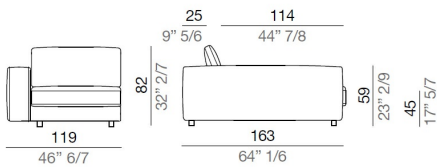

dx - rh

Terminal Element 239 cm - T239

sx - lh

Terminal Element 239 cm - T239

dx - rh

Terminal Element 269 cm - T269

sx - lh

Terminal Element 269 cm - T269

dx - rh

Sofas / Sectional sofas

Sinfonia

Designers: **Gio Musi**

Terminal Element 299 cm - T299

sx - lh

Terminal Element 299 cm - T299

dx - rh

Central Element with Coffee Table 212 cm - C212T50

Central Element with Coffee Table 242 cm - C242T60

Central Element with Coffee Table 272 cm - C272T60

sx - lh

Central Element with Coffee Table 272 cm - C272T60

dx - rh

Chaise-longue 119 cm - CL119

sx - lh

Chaise-longue 119 cm - CL119

dx - rh

Sofas / Sectional sofas

Sinfonia

Designers: **Gio Musi**