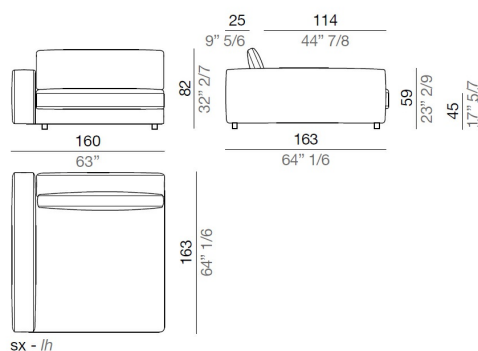

dx - rh

Sofas / Sectional sofas

Sinfonia

Designers: **Gio Musi**

Terminal Element 299 cm - T299

sx - lh

Terminal Element 299 cm - T299

dx - rh

Central Element with Coffee Table 212 cm - C212T50

Central Element with Coffee Table 242 cm - C242T60

Central Element with Coffee Table 272 cm - C272T60

sx - lh

Central Element with Coffee Table 272 cm - C272T60

dx - rh

Chaise-longue 119 cm - CL119

sx - lh

Chaise-longue 119 cm - CL119

dx - rh

Sofas / Sectional sofas

Sinfonia

Designers: **Gio Musi**

Chaise-longue 160 cm - CL160

Chaise-longue 160 cm - CL160

Sectional element 172 cm - A172

Sectional Element 114 cm - A114

Pouf 114 cm - PF114

Armrest 111 cm - B26