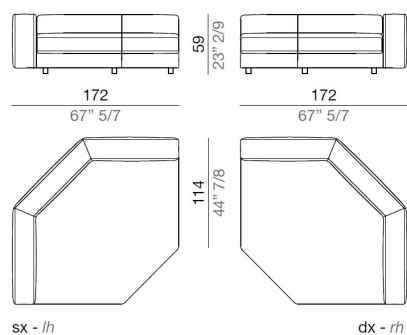

dx - rh

Sofas / Sectional sofas

Sinfonia

Designers: **Gio Musi**

Terminal Element 299 cm - T299

sx - lh

Terminal Element 299 cm - T299

dx - rh

Central Element with Coffee Table 212 cm - C212T50

Central Element with Coffee Table 242 cm - C242T60

Central Element with Coffee Table 272 cm - C272T60

sx - lh

Central Element with Coffee Table 272 cm - C272T60

dx - rh

Chaise-longue 119 cm - CL119

sx - lh

Chaise-longue 119 cm - CL119

dx - rh

Sofas / Sectional sofas

Sinfonia

Designers: **Gio Musi**

Chaise-longue 160 cm - CL160

Chaise-longue 160 cm - CL160

Sectional element 172 cm - A172

Sectional Element 114 cm - A114

Pouf 114 cm - PF114

Armrest 111 cm - B26