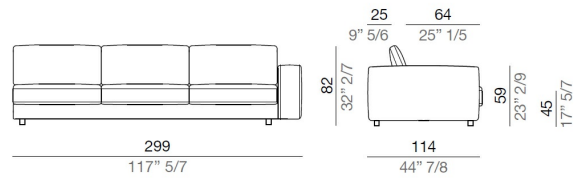

dx - rh

Terminal Element 239 cm - T239

sx - lh

Terminal Element 239 cm - T239

dx - rh

Terminal Element 269 cm - T269

sx - lh

Terminal Element 269 cm - T269

dx - rh

Sofas / Sectional sofas

Sinfonia

Designers: **Gio Musi**

Terminal Element 299 cm - T299

sx - lh

Terminal Element 299 cm - T299

dx - rh

Central Element with Coffee Table 212 cm - C212T50

Central Element with Coffee Table 242 cm - C242T60

Central Element with Coffee Table 272 cm - C272T60

sx - lh

Central Element with Coffee Table 272 cm - C272T60

dx - rh

Chaise-longue 119 cm - CL119

sx - lh

Chaise-longue 119 cm - CL119

dx - rh

Sofas / Sectional sofas

Sinfonia

Designers: **Gio Musi**