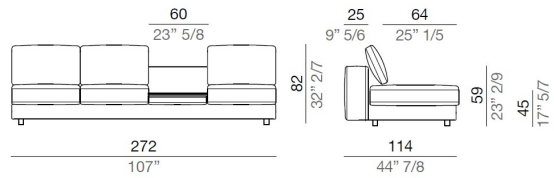

dx - rh

Terminal Element 239 cm - T239

sx - lh

Terminal Element 239 cm - T239

dx - rh

Terminal Element 269 cm - T269

sx - lh

Terminal Element 269 cm - T269

dx - rh

Sofas / Sectional sofas

Sinfonia

Designers: **Gio Musi**

Terminal Element 299 cm - T299

sx - lh

Terminal Element 299 cm - T299

dx - rh

Central Element with Coffee Table 212 cm - C212T50

Central Element with Coffee Table 242 cm - C242T60

Central Element with Coffee Table 272 cm - C272T60

sx - lh

Central Element with Coffee Table 272 cm - C272T60

dx - rh

Chaise-longue 119 cm - CL119

sx - lh

Chaise-longue 119 cm - CL119

dx - rh

Sofas / Sectional sofas

Sinfonia

Designers: **Gio Musi**