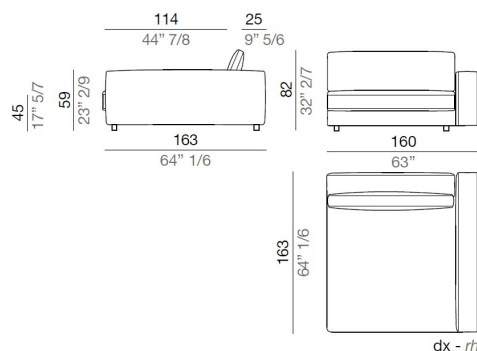

dx - rh

Sofas / Sectional sofas

Sinfonia

Designers: **Gio Musi**

Terminal Element 299 cm - T299

sx - lh

Terminal Element 299 cm - T299

dx - rh

Central Element with Coffee Table 212 cm - C212T50

Central Element with Coffee Table 242 cm - C242T60

Central Element with Coffee Table 272 cm - C272T60

sx - lh

Central Element with Coffee Table 272 cm - C272T60

dx - rh

Chaise-longue 119 cm - CL119

sx - lh

Chaise-longue 119 cm - CL119

dx - rh

Sofas / Sectional sofas

Sinfonia

Designers: **Gio Musi**

Chaise-longue 160 cm - CL160

Chaise-longue 160 cm - CL160

Sectional element 172 cm - A172

Sectional Element 114 cm - A114

Pouf 114 cm - PF114

Armrest 111 cm - B26