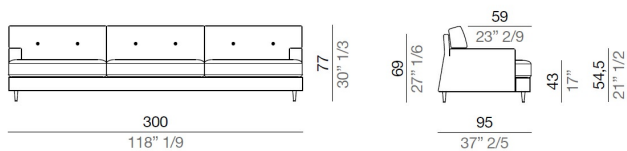

Roma

Designers: **Gio Muzzi**

Technical specifications

Armchair with low back 100 cm - PB100

Sofa with low back 160 cm - DB160

Sofa with low back 180 cm - DB180

Sofa with low back 200 cm - DB200

Sofa with low back 220 cm - DB220

Sofa with low back 240 cm - DB240

Roma

Designers: **Gio Mucci**

Sofa with low back 260 cm - DB260

Sofa with low back 280 cm - DB280

Sofa with low back 300 cm - DB300

Armchair with high back 100 cm - PA100

Sofa with high back 160 cm - DA160

Sofa with high back 180 cm - DA180

Sofa with high back 200 cm - DA200

Sofa with high back 220 cm - DA220

Roma

Designers: **Gio Mucci**

Sofa with high back 240 cm - DA240

Sofa with high back 260 cm - DA260

Sofa with high back 280 cm - DA280