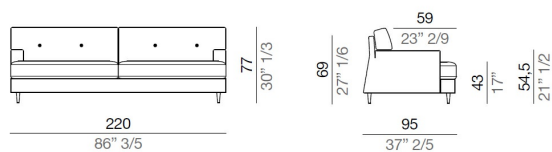

Roma

Designers: **Gio Muzzi**

Technical specifications

Armchair with low back 100 cm - PB100

Sofa with low back 160 cm - DB160

Sofa with low back 180 cm - DB180

Sofa with low back 200 cm - DB200

Sofa with low back 220 cm - DB220

Sofa with low back 240 cm - DB240

Roma

Designers: **Gio Mucci**

Sofa with low back 260 cm - DB260

Sofa with low back 280 cm - DB280

Sofa with low back 300 cm - DB300

Armchair with high back 100 cm - PA100

Sofa with high back 160 cm - DA160