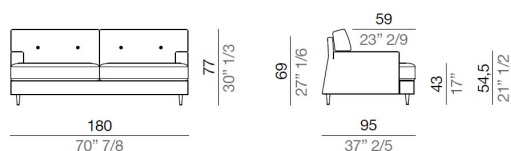

Roma

Designers: **Gio Muzzi**

Technical specifications

Armchair with low back 100 cm - PB100

Sofa with low back 160 cm - DB160

Sofa with low back 180 cm - DB180

Sofa with low back 200 cm - DB200

Sofa with low back 220 cm - DB220

Sofa with low back 240 cm - DB240

Roma

Designers: **Gio Mucci**

Sofa with low back 260 cm - DB260

Sofa with low back 280 cm - DB280

Sofa with low back 300 cm - DB300

Armchair with high back 100 cm - PA100

Sofa with high back 160 cm - DA160