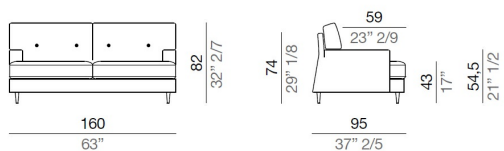

Roma

Designers: **Gio Muzzi**

Technical specifications

Armchair with low back 100 cm - PB100

Sofa with low back 160 cm - DB160

Sofa with low back 180 cm - DB180

Sofa with low back 200 cm - DB200

Sofa with low back 220 cm - DB220

Sofa with low back 240 cm - DB240

Roma

Designers: **Gio Mucci**

Sofa with low back 260 cm - DB260

Sofa with low back 280 cm - DB280

Sofa with low back 300 cm - DB300

Armchair with high back 100 cm - PA100

Sofa with high back 160 cm - DA160

Sofa with high back 180 cm - DA180

Sofa with high back 200 cm - DA200

Sofa with high back 220 cm - DA220

Roma

Designers: **Gio Mucci**

Sofa with high back 240 cm - DA240

Sofa with high back 260 cm - DA260

Sofa with high back 280 cm - DA280