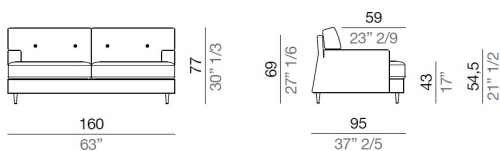

Roma

Designers: **Gio Muzzi**

Technical specifications

Armchair with low back 100 cm - PB100

Sofa with low back 160 cm - DB160

Sofa with low back 180 cm - DB180

Sofa with low back 200 cm - DB200

Sofa with low back 220 cm - DB220

Sofa with low back 240 cm - DB240

Roma

Designers: **Gio Mucci**

Sofa with low back 260 cm - DB260

Sofa with low back 280 cm - DB280

Sofa with low back 300 cm - DB300

Armchair with high back 100 cm - PA100

Sofa with high back 160 cm - DA160

Sofa with high back 180 cm - DA180

Sofa with high back 200 cm - DA200

Sofa with high back 220 cm - DA220

Roma

Designers: **Gio Mucci**

Sofa with high back 240 cm - DA240

Sofa with high back 260 cm - DA260

Sofa with high back 280 cm - DA280