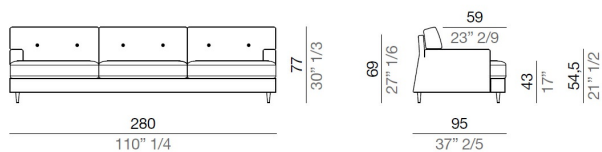

Roma

Designers: **Gio Muzzi**

Technical specifications

Armchair with low back 100 cm - PB100

Sofa with low back 160 cm - DB160

Sofa with low back 180 cm - DB180

Sofa with low back 200 cm - DB200

Sofa with low back 220 cm - DB220

Sofa with low back 240 cm - DB240

Roma

Designers: **Gio Mucci**

Sofa with low back 260 cm - DB260

Sofa with low back 280 cm - DB280

Sofa with low back 300 cm - DB300

Armchair with high back 100 cm - PA100

Sofa with high back 160 cm - DA160

Sofa with high back 180 cm - DA180

Sofa with high back 200 cm - DA200

Sofa with high back 220 cm - DA220

Roma

Designers: **Gio Mucci**

Sofa with high back 240 cm - DA240

Sofa with high back 260 cm - DA260

Sofa with high back 280 cm - DA280