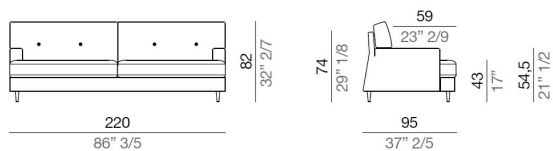

Roma

Designers: **Gio Muzzi**

Technical specifications

Armchair with low back 100 cm - PB100

Sofa with low back 160 cm - DB160

Sofa with low back 180 cm - DB180

Sofa with low back 200 cm - DB200

Sofa with low back 220 cm - DB220

Sofa with low back 240 cm - DB240

Roma

Designers: **Gio Mucci**

Sofa with low back 260 cm - DB260

Sofa with low back 280 cm - DB280

Sofa with low back 300 cm - DB300

Armchair with high back 100 cm - PA100

Sofa with high back 160 cm - DA160

Sofa with high back 180 cm - DA180

Sofa with high back 200 cm - DA200

Sofa with high back 220 cm - DA220

Roma

Designers: **Gio Mucci**

Sofa with high back 240 cm - DA240

Sofa with high back 260 cm - DA260

Sofa with high back 280 cm - DA280