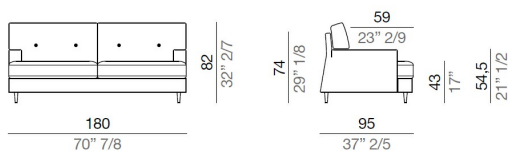

Roma

Designers: **Gio Muzzi**

Technical specifications

Armchair with low back 100 cm - PB100

Sofa with low back 160 cm - DB160

Sofa with low back 180 cm - DB180

Sofa with low back 200 cm - DB200

Sofa with low back 220 cm - DB220

Sofa with low back 240 cm - DB240

Roma

Designers: **Gio Mucci**

Sofa with low back 260 cm - DB260

Sofa with low back 280 cm - DB280

Sofa with low back 300 cm - DB300

Armchair with high back 100 cm - PA100

Sofa with high back 160 cm - DA160

Sofa with high back 180 cm - DA180

Sofa with high back 200 cm - DA200

Sofa with high back 220 cm - DA220

Roma

Designers: **Gio Mucci**

Sofa with high back 240 cm - DA240

Sofa with high back 260 cm - DA260

Sofa with high back 280 cm - DA280