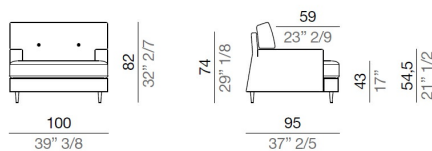

Roma

Designers: **Gio Muzzi**

Technical specifications

Armchair with low back 100 cm - PB100

Sofa with low back 160 cm - DB160

Sofa with low back 180 cm - DB180

Sofa with low back 200 cm - DB200

Sofa with low back 220 cm - DB220

Sofa with low back 240 cm - DB240

Roma

Designers: **Gio Mucci**

Sofa with low back 260 cm - DB260

Sofa with low back 280 cm - DB280

Sofa with low back 300 cm - DB300

Armchair with high back 100 cm - PA100

Sofa with high back 160 cm - DA160

Sofa with high back 180 cm - DA180

Sofa with high back 200 cm - DA200

Sofa with high back 220 cm - DA220

Roma

Designers: **Gio Mucci**

Sofa with high back 240 cm - DA240

Sofa with high back 260 cm - DA260

Sofa with high back 280 cm - DA280