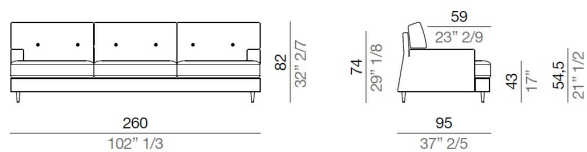

Roma

Designers: **Gio Muzzi**

Technical specifications

Armchair with low back 100 cm - PB100

Sofa with low back 160 cm - DB160

Sofa with low back 180 cm - DB180

Sofa with low back 200 cm - DB200

Sofa with low back 220 cm - DB220

Sofa with low back 240 cm - DB240

Roma

Designers: **Gio Mucci**

Sofa with low back 260 cm - DB260

Sofa with low back 280 cm - DB280

Sofa with low back 300 cm - DB300

Armchair with high back 100 cm - PA100

Sofa with high back 160 cm - DA160

Sofa with high back 180 cm - DA180

Sofa with high back 200 cm - DA200

Sofa with high back 220 cm - DA220

Roma

Designers: **Gio Mucci**

Sofa with high back 240 cm - DA240

Sofa with high back 260 cm - DA260

Sofa with high back 280 cm - DA280