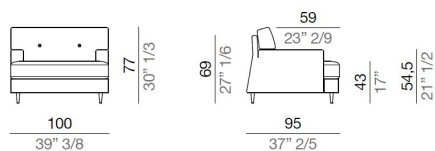

Roma

Designers: **Gio Muzzi**

Technical specifications

Armchair with low back 100 cm - PB100

Sofa with low back 160 cm - DB160

Sofa with low back 180 cm - DB180

Sofa with low back 200 cm - DB200

Sofa with low back 220 cm - DB220

Sofa with low back 240 cm - DB240

Roma

Designers: **Gio Mucci**

Sofa with low back 260 cm - DB260

Sofa with low back 280 cm - DB280

Sofa with low back 300 cm - DB300

Armchair with high back 100 cm - PA100

Sofa with high back 160 cm - DA160