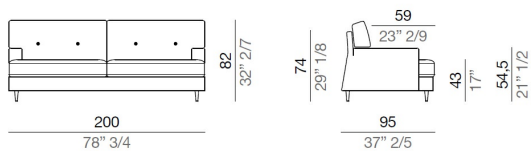

Roma

Designers: **Gio Muzzi**

Technical specifications

Armchair with low back 100 cm - PB100

Sofa with low back 160 cm - DB160

Sofa with low back 180 cm - DB180

Sofa with low back 200 cm - DB200

Sofa with low back 220 cm - DB220

Sofa with low back 240 cm - DB240

Roma

Designers: **Gio Mucci**

Sofa with low back 260 cm - DB260

Sofa with low back 280 cm - DB280

Sofa with low back 300 cm - DB300

Armchair with high back 100 cm - PA100

Sofa with high back 160 cm - DA160

Sofa with high back 180 cm - DA180

Sofa with high back 200 cm - DA200

Sofa with high back 220 cm - DA220

Roma

Designers: **Gio Mucci**

Sofa with high back 240 cm - DA240

Sofa with high back 260 cm - DA260

Sofa with high back 280 cm - DA280