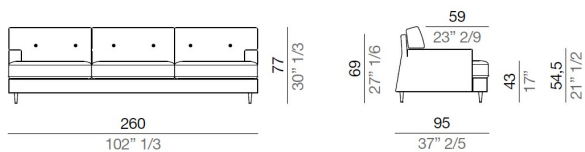

Roma

Designers: **Gio Muzzi**

Technical specifications

Armchair with low back 100 cm - PB100

Sofa with low back 160 cm - DB160

Sofa with low back 180 cm - DB180

Sofa with low back 200 cm - DB200

Sofa with low back 220 cm - DB220

Sofa with low back 240 cm - DB240

Roma

Designers: **Gio Mucci**

Sofa with low back 260 cm - DB260

Sofa with low back 280 cm - DB280

Sofa with low back 300 cm - DB300

Armchair with high back 100 cm - PA100

Sofa with high back 160 cm - DA160

Sofa with high back 180 cm - DA180

Sofa with high back 200 cm - DA200

Sofa with high back 220 cm - DA220

Roma

Designers: **Gio Mucci**

Sofa with high back 240 cm - DA240

Sofa with high back 260 cm - DA260

Sofa with high back 280 cm - DA280