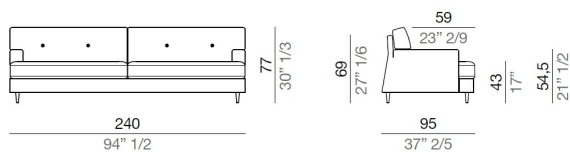

Roma

Designers: **Gio Muzzi**

Technical specifications

Armchair with low back 100 cm - PB100

Sofa with low back 160 cm - DB160

Sofa with low back 180 cm - DB180

Sofa with low back 200 cm - DB200

Sofa with low back 220 cm - DB220

Sofa with low back 240 cm - DB240

Roma

Designers: **Gio Mucci**

Sofa with low back 260 cm - DB260

Sofa with low back 280 cm - DB280

Sofa with low back 300 cm - DB300

Armchair with high back 100 cm - PA100

Sofa with high back 160 cm - DA160

Sofa with high back 180 cm - DA180

Sofa with high back 200 cm - DA200

Sofa with high back 220 cm - DA220

Roma

Designers: **Gio Mucci**

Sofa with high back 240 cm - DA240

Sofa with high back 260 cm - DA260

Sofa with high back 280 cm - DA280