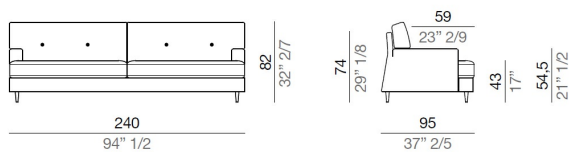

Roma

Designers: **Gio Muzzi**

Technical specifications

Armchair with low back 100 cm - PB100

Sofa with low back 160 cm - DB160

Sofa with low back 180 cm - DB180

Sofa with low back 200 cm - DB200

Sofa with low back 220 cm - DB220

Sofa with low back 240 cm - DB240

Roma

Designers: **Gio Mucci**

Sofa with low back 260 cm - DB260

Sofa with low back 280 cm - DB280

Sofa with low back 300 cm - DB300

Armchair with high back 100 cm - PA100

Sofa with high back 160 cm - DA160

Sofa with high back 180 cm - DA180

Sofa with high back 200 cm - DA200

Sofa with high back 220 cm - DA220

Roma

Designers: **Gio Mucci**

Sofa with high back 240 cm - DA240

Sofa with high back 260 cm - DA260

Sofa with high back 280 cm - DA280