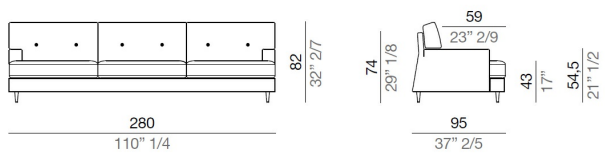

Roma

Designers: **Gio Muzzi**

Technical specifications

Armchair with low back 100 cm - PB100

Sofa with low back 160 cm - DB160

Sofa with low back 180 cm - DB180

Sofa with low back 200 cm - DB200

Sofa with low back 220 cm - DB220

Sofa with low back 240 cm - DB240

Roma

Designers: **Gio Mucci**

Sofa with low back 260 cm - DB260

Sofa with low back 280 cm - DB280

Sofa with low back 300 cm - DB300

Armchair with high back 100 cm - PA100

Sofa with high back 160 cm - DA160

Sofa with high back 180 cm - DA180

Sofa with high back 200 cm - DA200

Sofa with high back 220 cm - DA220

Roma

Designers: **Gio Mucci**

Sofa with high back 240 cm - DA240

Sofa with high back 260 cm - DA260

Sofa with high back 280 cm - DA280