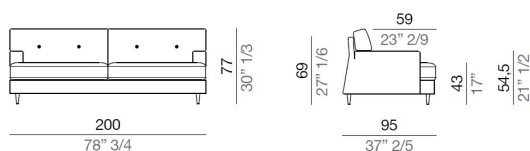

Roma

Designers: **Gio Muzzi**

Technical specifications

Armchair with low back 100 cm - PB100

Sofa with low back 160 cm - DB160

Sofa with low back 180 cm - DB180

Sofa with low back 200 cm - DB200

Sofa with low back 220 cm - DB220

Sofa with low back 240 cm - DB240

Roma

Designers: **Gio Mucci**

Sofa with low back 260 cm - DB260

Sofa with low back 280 cm - DB280

Sofa with low back 300 cm - DB300

Armchair with high back 100 cm - PA100

Sofa with high back 160 cm - DA160