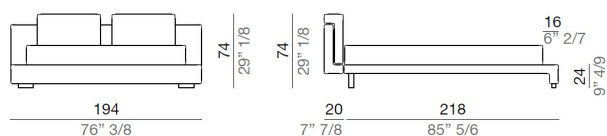

Maintenance

An innovative system of rollable slats allows easy removal for accurate and easy cleaning.

Beds

Nirvana

Designers: Bruno Rainaldi

Technical specifications

Single bed 114 cm, base 82x202 cm - L114

Single bed 124 cm, rete 92x202 cm - L124

Double bed 194 cm, base 162x202 cm - L194

Double bed 204 cm, base 172x202 cm - L204

Double bed 214 cm, base 182x202 cm - L214

Beds

Nirvana

Designers: **Bruno Rainaldi**

Double bed 222 cm, base 190x202 cm - L222