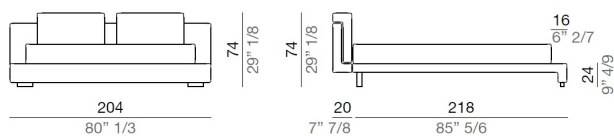

Maintenance

An innovative system of rollable slats allows easy removal for accurate and easy cleaning.

Beds

Nirvana

Designers: Bruno Rainaldi

Technical specifications

Single bed 114 cm, base 82x202 cm - L114

Single bed 124 cm, rete 92x202 cm - L124

Double bed 194 cm, base 162x202 cm - L194

Double bed 204 cm, base 172x202 cm - L204

Double bed 214 cm, base 182x202 cm - L214

Beds

Nirvana

Designers: **Bruno Rainaldi**

Double bed 222 cm, base 190x202 cm - L222