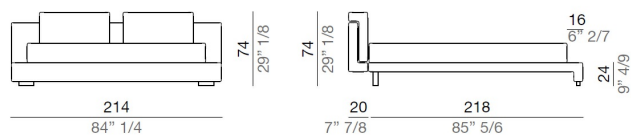

Maintenance

An innovative system of rollable slats allows easy removal for accurate and easy cleaning.

Beds

Nirvana

Designers: Bruno Rainaldi

Technical specifications

Single bed 114 cm, base 82x202 cm - L114

Single bed 124 cm, rete 92x202 cm - L124

Double bed 194 cm, base 162x202 cm - L194

Double bed 204 cm, base 172x202 cm - L204

Double bed 214 cm, base 182x202 cm - L214

Beds

Nirvana

Designers: **Bruno Rainaldi**

Double bed 222 cm, base 190x202 cm - L222