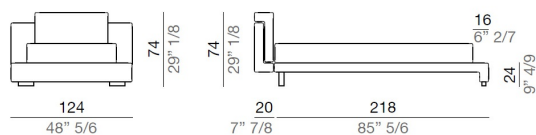

Maintenance

An innovative system of rollable slats allows easy removal for accurate and easy cleaning.

Beds

Nirvana

Designers: Bruno Rainaldi

Technical specifications

Single bed 114 cm, base 82x202 cm - L114

Single bed 124 cm, rete 92x202 cm - L124

Double bed 194 cm, base 162x202 cm - L194

Double bed 204 cm, base 172x202 cm - L204

Double bed 214 cm, base 182x202 cm - L214

Beds

Nirvana

Designers: **Bruno Rainaldi**

Double bed 222 cm, base 190x202 cm - L222