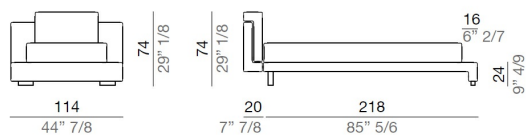

Maintenance

An innovative system of rollable slats allows easy removal for accurate and easy cleaning.

Beds

Nirvana

Designers: Bruno Rainaldi

Technical specifications

Single bed 114 cm, base 82x202 cm - L114

Single bed 124 cm, rete 92x202 cm - L124

Double bed 194 cm, base 162x202 cm - L194

Double bed 204 cm, base 172x202 cm - L204

Double bed 214 cm, base 182x202 cm - L214

Beds

Nirvana

Designers: **Bruno Rainaldi**

Double bed 222 cm, base 190x202 cm - L222