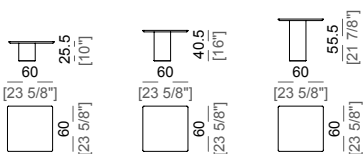

Petra

design by Bartoli Design 2013

Base: metal, finishes: micaceous brown, titanium or brass.

Top: mat Emperador marble or sandstone.

Base: metallo, finiture: marrone micaceo, titanio o ottone.

Piano: marmo Emperador opaco o pietra arenaria.

Small table Tavolino

Small table Tavolino

Small table Tavolino

Small table Tavolino