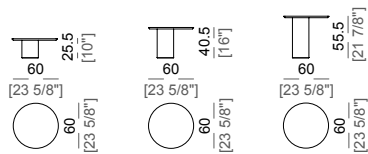

Petra

design by Bartoli Design 2013

Base: metal, finishes: micaceous brown, titanium or brass.

Top: mat Emperador marble or sandstone.

Base: metallo, finiture: marrone micaceo, titanio o ottone.

Piano: marmo Emperador opaco o pietra arenaria.

Small table Tavolino

Small table Tavolino

Small table Tavolino

Small table Tavolino