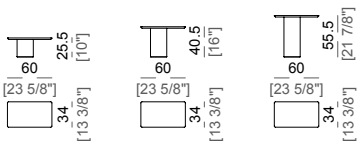

Petra

design by Bartoli Design 2013

Base: metal, finishes: micaceous brown, titanium or brass.

Top: mat Emperador marble or sandstone.

Base: metallo, finiture: marrone micaceo, titanio o ottone.

Piano: marmo Emperador opaco o pietra arenaria.

Small table Tavolino

Small table Tavolino

Small table Tavolino

Small table Tavolino