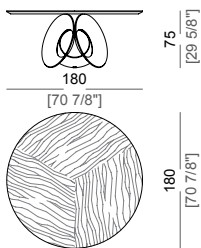

Dining table
Tavolo

5100101