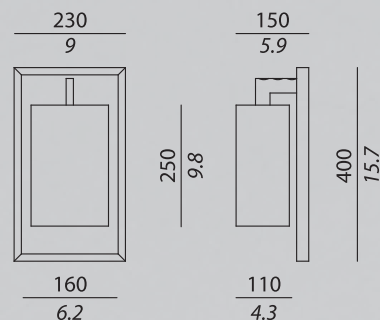

COCO DELUXE AP

TECHNICAL SHEET

UBICAZIONE / LOCATION : interni / indoor

CODICE IP / IP CODE : IP20

TIPOLOGIA / TYPOLOGY :

Lampada a muro / *Applique lamp*

FINITURE e MATERIALI / FINISHES and MATERIALS :

Struttura cromo lucido.

Specchio molato incassato nella cornice /

Chrome body. Beveled silver mirror into the frame

PARALUME / SHADE :

Percaline bianco / *White percaline*

Percaline bianco - interno oro / *White percaline - gold lining*

LIGHT SOURCE

FONTE inclusa / SOURCE included :

1 x E27 alogena a basso consumo / *Halogen energy saving*

POTENZA / POWER : max 42 W

TEMPERATURA DI COLORE / COLOUR TEMPERATURE :

2900 K

CRI : 100

EMISSIONE / EMISSION : 1 x 625 Lm

ALIMENTAZIONE / TENSION : 220 V

Idoneo all'uso di lampadine LED e fluorescenti compatte /
Suitable for LED or compact fluorescent bulbs (CFL)

BOX SIZES

Box 1:

WIDTH : 47 cm / 18.5 inc

DEPTH : 33 cm / 13.1 inc

HIGHT : 24 cm / 9.5 inc

WEIGHT : 3 kg

TECHNICAL DRAWINGS